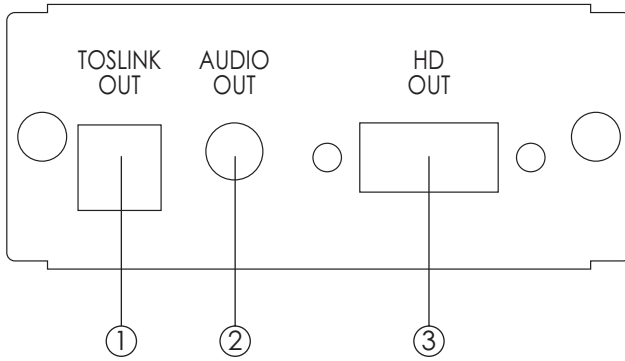

4.2 Rear Panel

1. Toslink output: Connected SPDIF output to the display audio input.
2. Audio output: Connected audio R/L output to the display audio input.
3. HD output: Connected the HDMI output port to the HDMI input display.