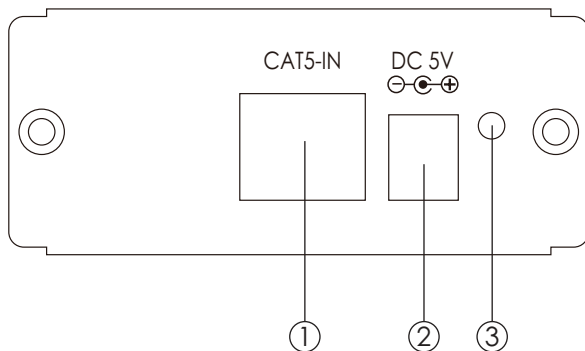

## **1. Introduction**

This is the receiver (Rx) unit of Component over CAT5 solution, works with the transmitter that can extend Component signal through CAT-5 cables for a distance up to 50 meters. The installation of Component over CAT5 is easy and quick, simply place receiver next to your display, and get all necessary cables connected to complete and enjoy.

## **2. Features**

- Supports HD/YCbCr/YPbPr format output.
- Supports CAT-5 cable.
- Supports high definition (HD) output source up to 1080P.
- The output signal will depend on the input source.
- Easy to install and simple to operate.

### 4.1 Front Panel

1. CAT5-In: Connected the video output to the video input of the CAT5 receiver unit using CAT-5 cable.
2. DC 5V/1A: Power input.
3. Power ON/OFF indicator.

## 5. Specifications

Supported resolutions	HD: up to 1080p
Output audio source ports	Audio L/R or Toslink/SPDIF
input video source port	CAT-5
Power Supply	5V/1A DC (US/EU standards, CE/FCC/UL certified)
Dimensions (mm)	99.5(W) x 77(D) x 32.5(H)
Weight(g)	200
Chassis Material	Metal
Silk Skin Color	Black/Silver
Operating Temperature	Operating from 0°C ~48°C